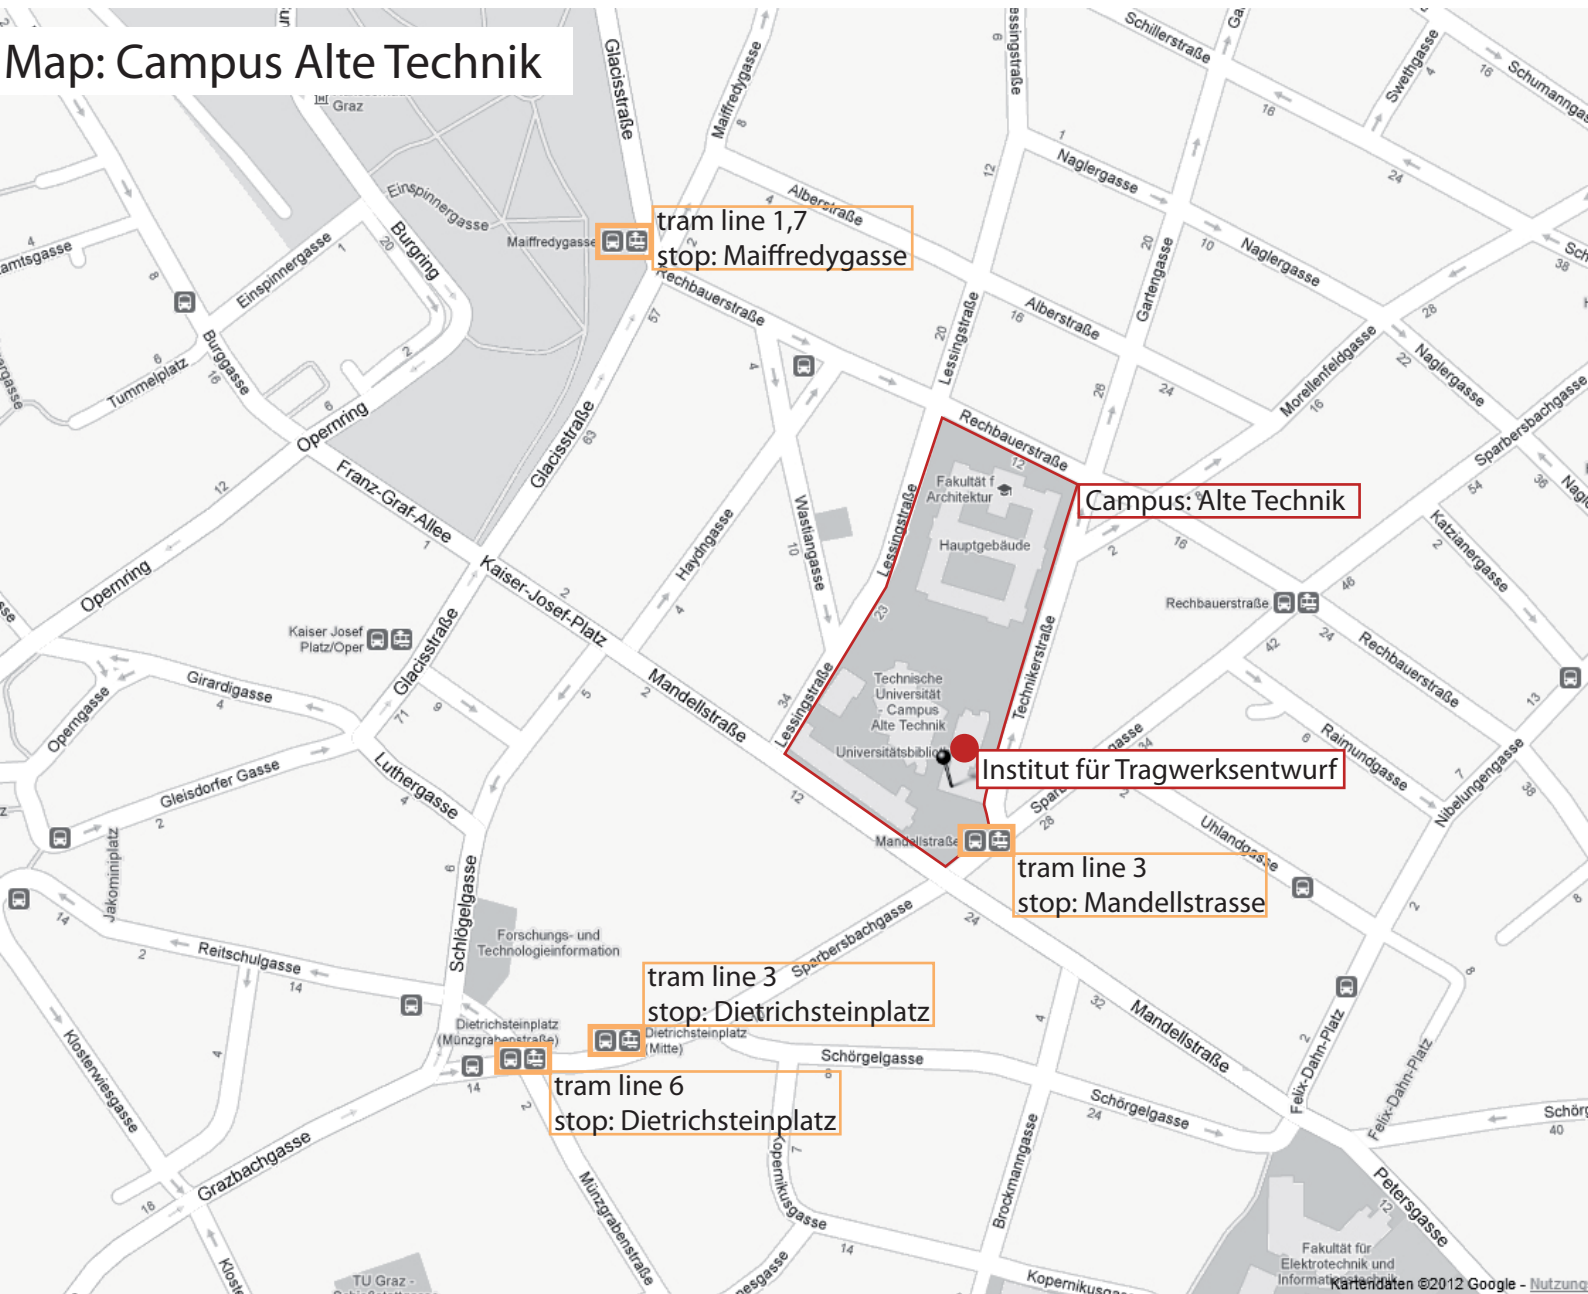

Travelling Details

- Address: TU Graz
Institut für Tragwerksentwurf
Technikerstrasse 4/ IV
8010 Graz / Austria
- Google map location: we have attached a location plan
- Accommodation possibilities:
 - Hotel Gollner (<http://www.hotelgollner.com/>)
 - Das Hotel Stadthalle - Johannes (<http://www.stadthalle.co.at/>)
 - Mercure Graz Messe (<http://www.accorhotels.com/de/hotel-2212-mercure-graz-messe/index.shtml>)
 - JUFA Graz City (<http://www.jufa.eu/unterkuenfte/jufa-graz-city.html>)
- Recommendation how to get to our workshop site:
 - description (please note, that we are at Roboter Design Labor at Inffeldgasse 24):
get out at tramstop St. Peter Schulzentrum and pass through the campus (see the map: Campus Inffeldgasse)
 - public transport homepage: <http://www.holding-graz.at/linien.html>
- ... and further to Vienna:
 - by train with ÖBB (<http://www.oebb.at/en/index.jsp>)

Map: Campus Alte Technik

Map: Campus Inffeldgasse