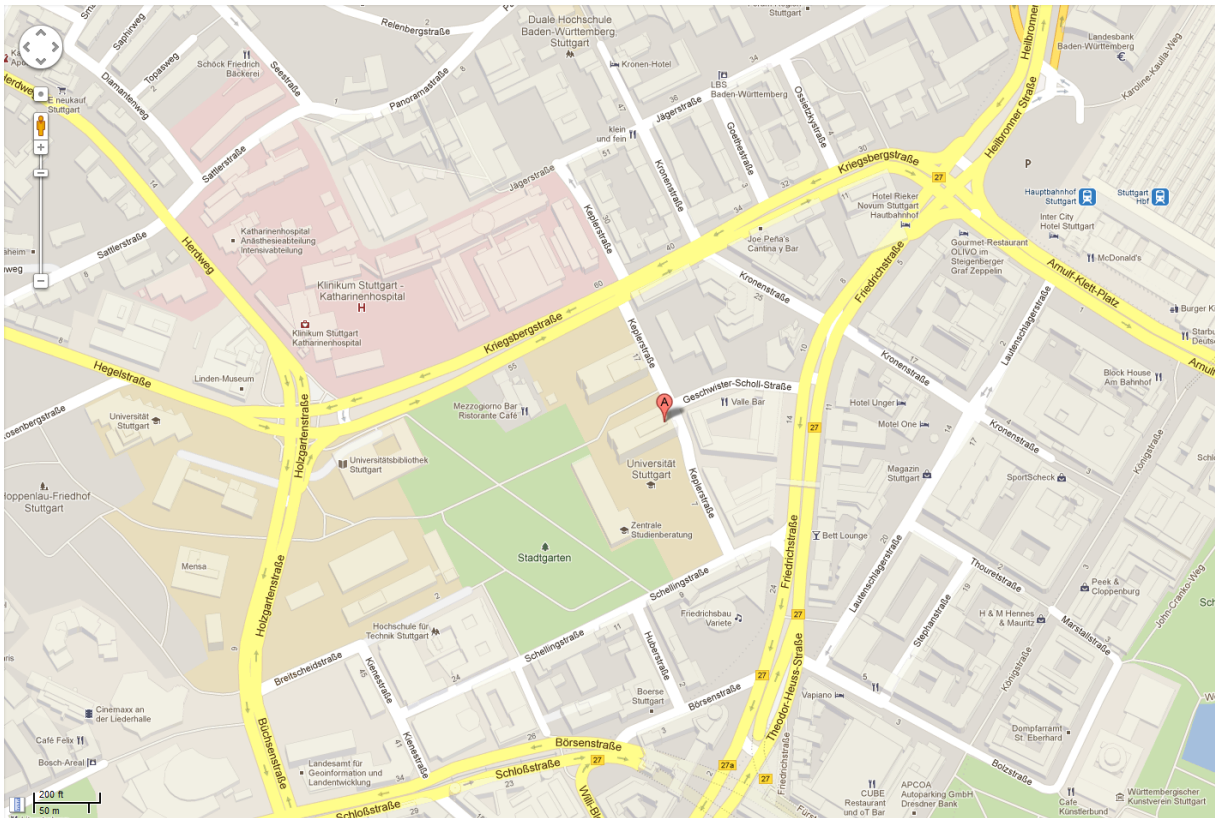

ICD Travelling Details:

Address:

Universität Stuttgart
Institut für Computerbasiertes Entwerfen
Keplerstr. 11
70174 Stuttgart

Map:

[Google Map](#)

Accommodation:

Motel One – Stuttgart: <http://www.motel-one.com/de/hotels/hotels-stuttgart.html>

Hotel Unger: <http://www.hotel-unger.de/>

Hotel Azenberg: <http://www.hotelazenberg.de/>

Maritim Hotel: <http://www.maritim.de/de/hotels/deutschland/hotel-stuttgart>

Directions:

By train: 5 min walk from the main station. Website Deutsche Bahn: <http://www.bahn.de>

By plane: Take the S-Bahn from the airport to the main station. Public Transportation
Website: <http://www.vvs.de/>

By car: There are plenty of parking garages within a 5 min walking distance from the
university building